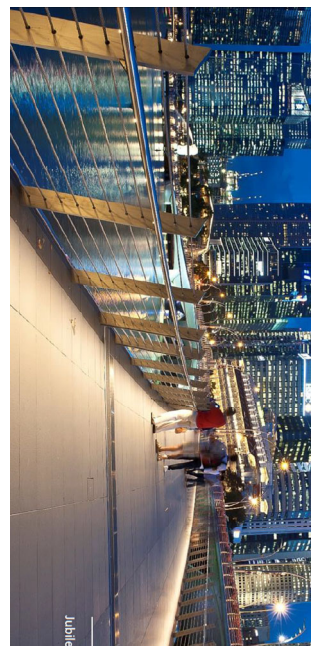

ROYAL HOSPITAL FOR WOMEN PARK LIGHTING PLAN

Example of handrail lights
Proposed handrail light locations

TREE UPLIGHT

KEY	
	Wall
	Stone wall
	Garden bed
	Concrete wall
	Seat
	Sandstone paving
	Sandstone building remnants
	Fig tree
	Camphor laurel trees
	Eucalyptus trees
	600mm HIGH SOLAR BOLLARD
	HANDRAIL 'PUCK' LIGHT
	'PUCK' LIGHT INSTALLED ON THE UNDERSIDE OF THE HANDRAIL
	TREE UPLIGHT